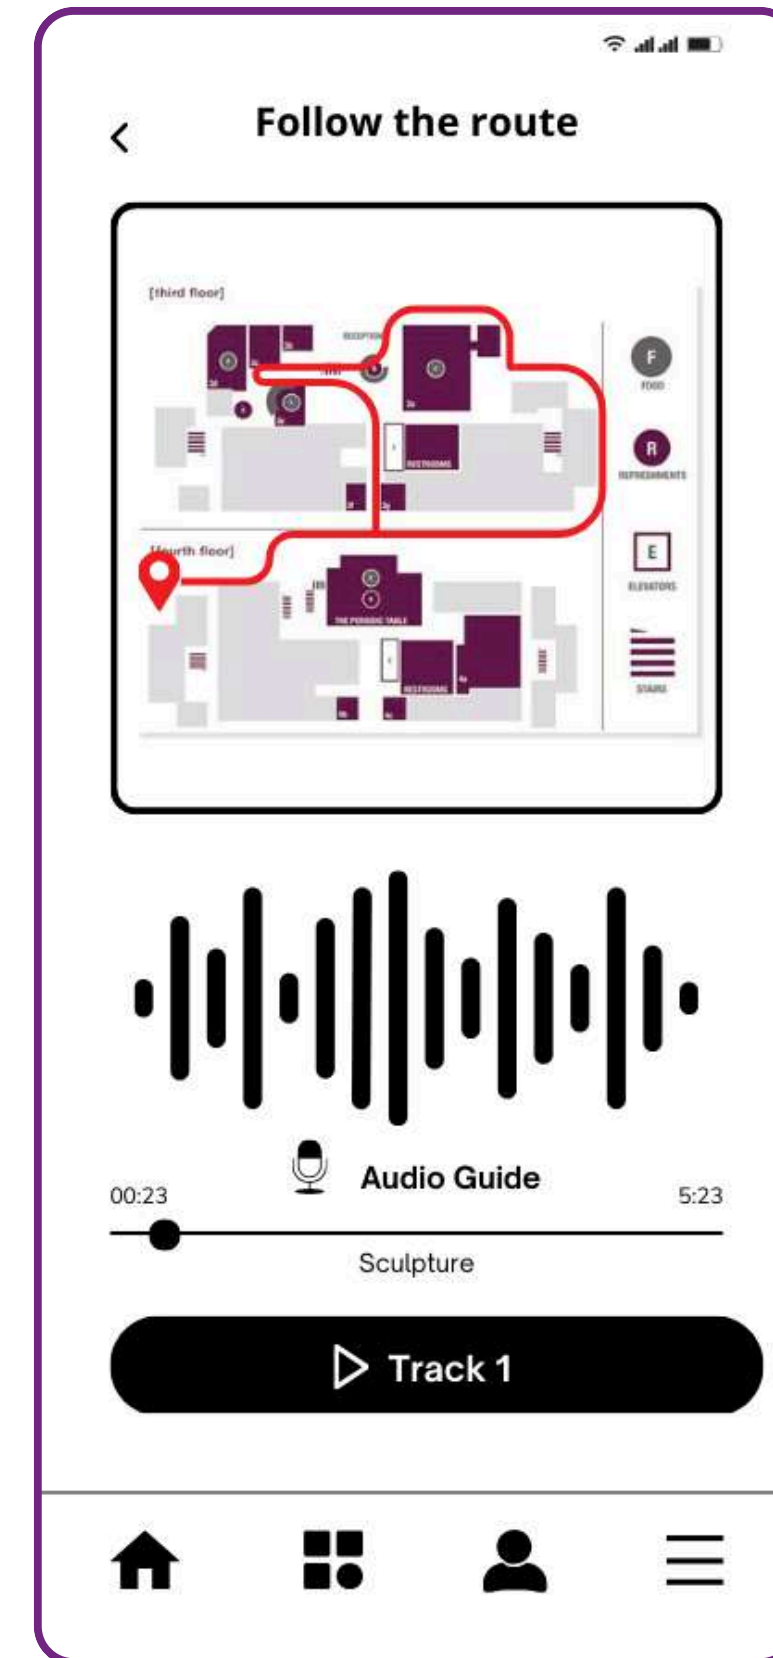

Your path

Once the profile is completed, the AI model will be able to:

- Generate a route that allows a visit based on your preferences
- Report the works not to be missed
- Take into account particular needs (time, children, accessibility) but also visitor flows by managing crowding situations as best as possible

Dashboard

NeoTour also includes a **comprehensive dashboard** that allows administrators to monitor visitor data and users. This panel provides **valuable insights into visitor behavior**, preferences, and interactions with the platform.