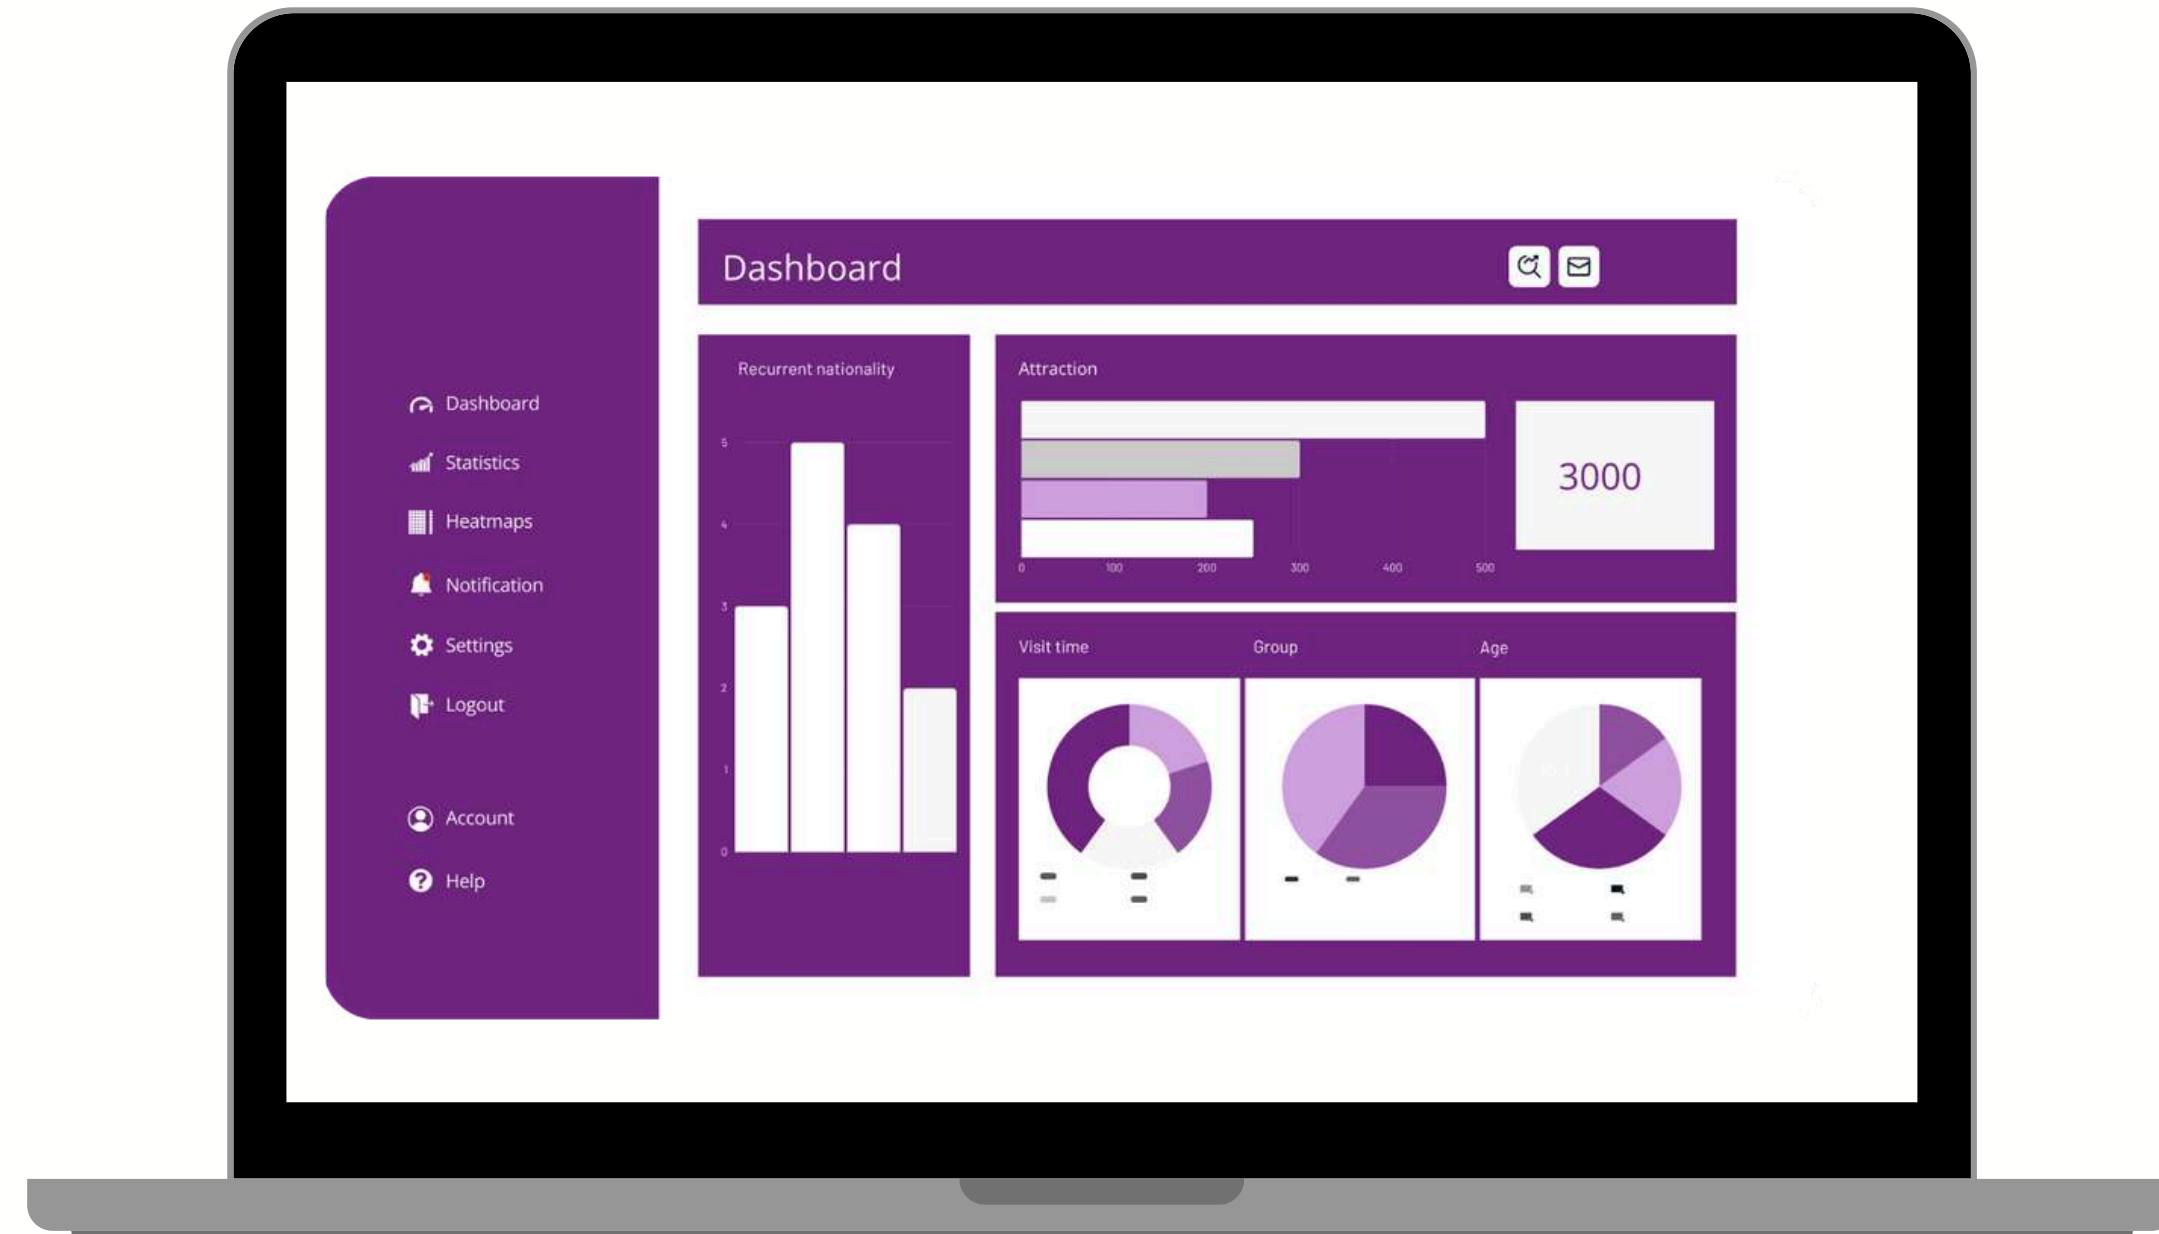

The profiling

NeoTour creates a personalized experience in **real time**, adapting the visit based on **customizable preferences**: such as **age**, **tour duration**, **interests**, **nationality of the visitor**, **presence of children** or **any physical limitations or disabilities**. Each variable influences the generation of the perfect path for the user.

Your path

Once the profile is completed, the AI model will be able to:

- Generate a route that allows a visit based on your preferences
- Report the works not to be missed
- Take into account particular needs (time, children, accessibility) but also visitor flows by managing crowding situations as best as possible

Dashboard

NeoTour also includes a **comprehensive dashboard** that allows administrators to monitor visitor data and users. This panel provides **valuable insights into visitor behavior**, preferences, and interactions with the platform.