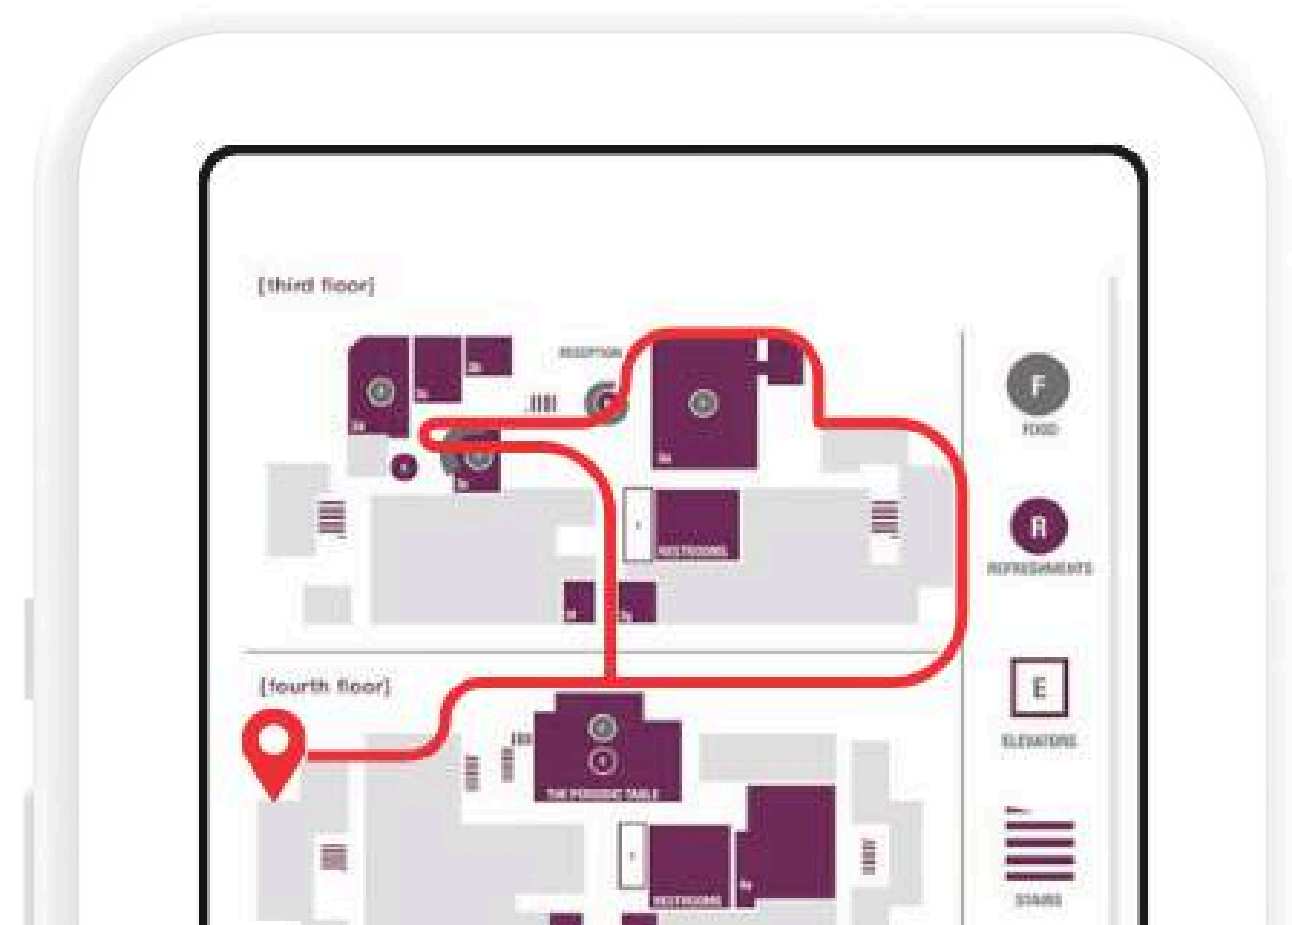

How it works

It **integrates perfectly with most audio guide** devices and thanks to the **information provided by the user** and the power of **AI**, create a **personalized route and tailor-made information content** in just a few moments.

User profiling:
Based on the preferences
and interests indicated

Path Generation:
Artificial intelligence creates a
path specifically designed for
the visitor.

Personalized Audio Guide:
AI generated audioguide
adapted to the user's profile.

The profiling

NeoTour creates a personalized experience in **real time**, adapting the visit based on **customizable preferences**: such as **age**, **tour duration**, **interests**, **nationality of the visitor**, **presence of children** or **any physical limitations or disabilities**. Each variable influences the generation of the perfect path for the user.

Your path

Once the profile is completed, the AI model will be able to:

- Generate a route that allows a visit based on your preferences
- Report the works not to be missed
- Take into account particular needs (time, children, accessibility) but also visitor flows by managing crowding situations as best as possible